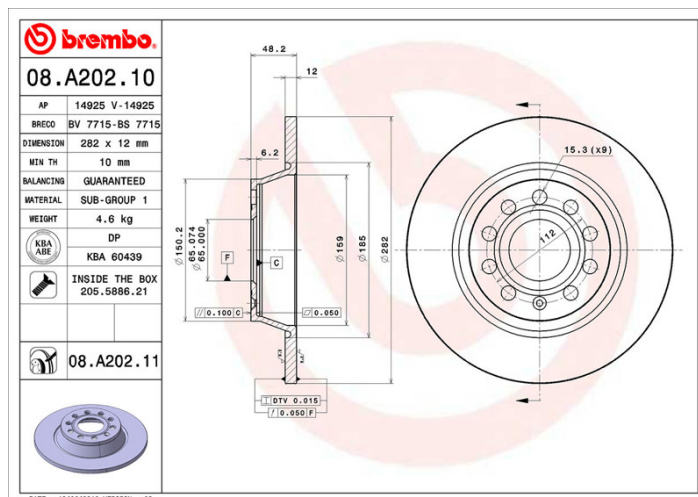

- ✓ OE-equivalent
- ✓ Brembo quality
- ✓ ECE-R90 certificate
- ✓ Safety
- ✓ Anti-corrosion
- ✓ Fastening screws

Technical specifications

EAN code
8020584024812

Axle
Rear

Diameter \varnothing
282 mm

Thickness (TH)
12 mm

Height (A)
48 mm

Number of holes (C)
5

Brake disc type
Solid

Centering (B)
65 mm

Min. thickness
10 mm

Tightening torque
120 Nm

COMPATIBLE VEHICLES

COMPATIBLE OE PART NUMBERS