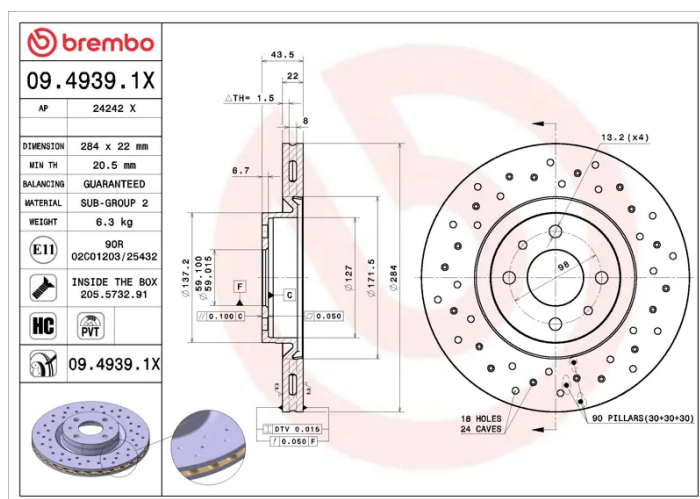

### Technical specifications

EAN code  
**8020584212349**

Axle  
**Front**

Diameter Ø  
**284 mm**

Thickness (TH)  
**22 mm**

Height (A)  
**44 mm**

Number of holes (C)  
**4**

Brake disc type  
**Ventilated**

Centering (B)  
**59 mm**

Min. thickness  
**20,5 mm**

Tightening torque  
**98 Nm**