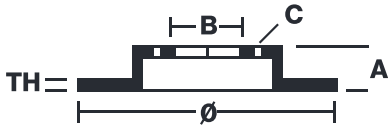

BRAKE DISC

09.5180.10

The **09.5180.10** brake disc is synonymous with reliability

The Brembo brake disc is fully interchangeable with an Original Equipment brake disc. The control of the entire production cycle allows Brembo to offer brake discs with outstanding performance levels, reliability, durability and comfort in all conditions of use. All Brembo brake discs are accompanied by the ECE-R90 homologation.

- ✓ OE-equivalent
- ✓ Brembo quality
- ✓ ECE-R90 certificate
- ✓ Safety
- ✓ PVT ventilation
- ✓ Fastening screws

Technical specifications

EAN code	Axle	Diameter Ø
8020584518014	Front	281 mm
Thickness (TH)	Height (A)	Number of holes (C)
26 mm	44 mm	5
Brake disc type	Centering (B)	Min. thickness
Ventilated	59 mm	24,2 mm