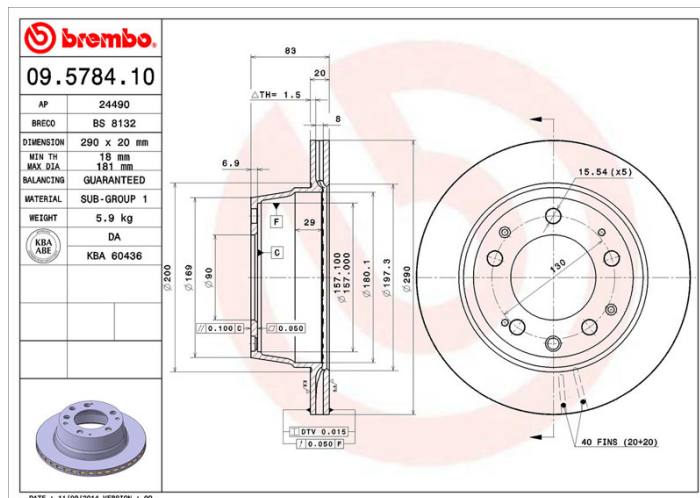

### Technical specifications

EAN code  
**8020584578414**

Axle  
**Rear**

Diameter Ø  
**290** mm

Thickness (TH)  
**20** mm

Height (A)  
**83** mm

Number of holes (C)  
**5**

Brake disc type  
**Ventilated**

Centering (B)  
**90** mm

Min. thickness  
**18** mm

Tightening torque  
**130** Nm

COMPATIBLE VEHICLES