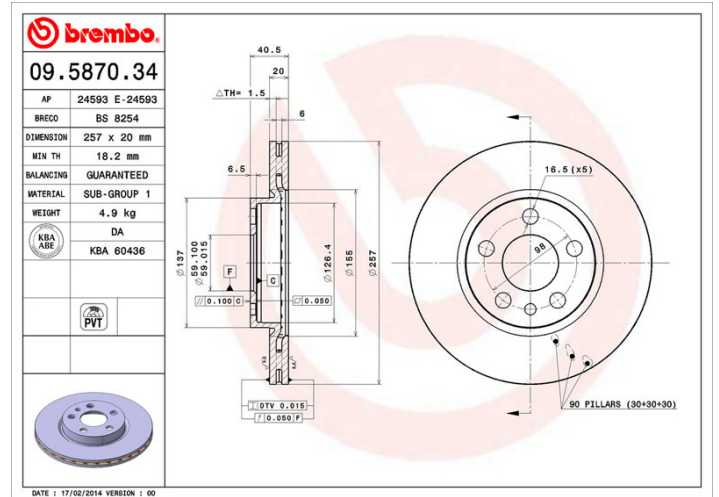

### Technical specifications

EAN code  
**8020584012635**

Axle  
**Front**

Diameter  $\varnothing$   
**257 mm**

Thickness (TH)  
**20 mm**

Height (A)  
**41 mm**

Number of holes (C)  
**5**

Brake disc type  
**Ventilated**

Centering (B)  
**59 mm**

Min. thickness  
**18,2 mm**

Tightening torque  
**100 Nm**

**COMPATIBLE VEHICLES**