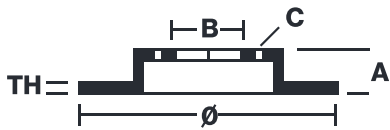

## 09.5870.34

The **09.5870.34** brake disc is synonymous with reliability

The Brembo brake disc is fully interchangeable with an Original Equipment brake disc. The control of the entire production cycle allows Brembo to offer brake discs with outstanding performance levels, reliability, durability and comfort in all conditions of use. All Brembo brake discs are accompanied by the ECE-R90 homologation.

### Technical specifications

EAN code  
**8020584012635**

Axle  
**Front**

Diameter  $\varnothing$   
**257 mm**

Thickness (TH)  
**20 mm**

Height (A)  
**41 mm**

Number of holes (C)  
**5**

Brake disc type  
**Ventilated**