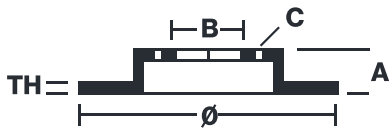

### Technical specifications

EAN code **8020584676325** Axle **Front and rear**

Thickness (TH) **30 mm** Height (A) **134 mm**

Brake disc type **Ventilated** Centering (B) **215 mm**

Diameter  $\varnothing$  **322 mm**