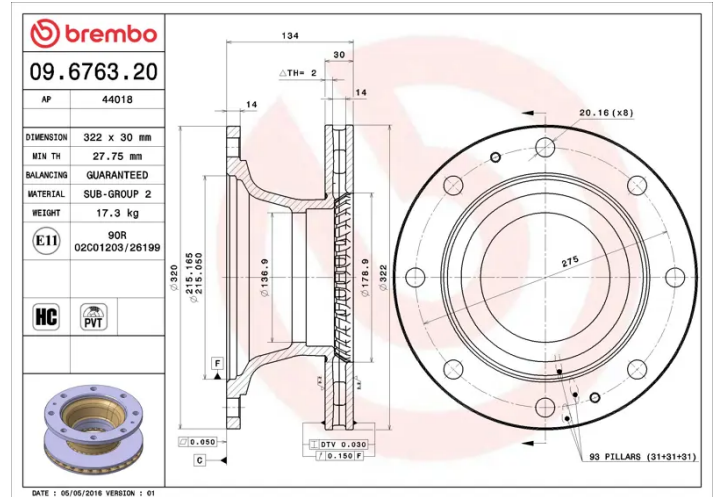

### Technical specifications

EAN code **8020584676325** Axle **Front and rear**

Thickness (TH) **30 mm** Height (A) **134 mm**

Brake disc type **Ventilated** Centering (B) **215 mm**

Diameter  $\varnothing$  **322 mm**

Number of holes (C) **8**

Min. thickness **27,8 mm**

**COMPATIBLE VEHICLES**