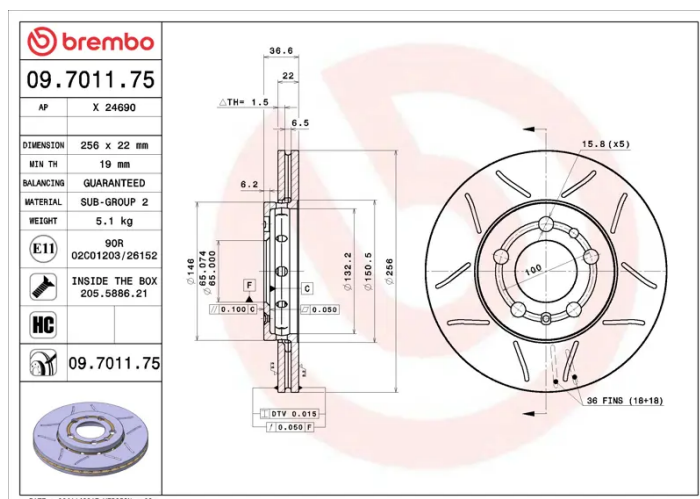

- ✓ Brembo quality
- ✓ ECE-R90 certificate
- ✓ Performance
- ✓ Sports driving
- ✓ Sporty look
- ✓ High carbon
- ✓ Anti-corrosion
- ✓ Fastening screws

Technical specifications

EAN code
8020584011898

Axle
Front

Diameter \varnothing
256 mm

Thickness (TH)
22 mm

Height (A)
37 mm

Number of holes (C)
5

Brake disc type
Ventilated

Centering (B)
65 mm

Min. thickness
19 mm

Tightening torque
120 Nm