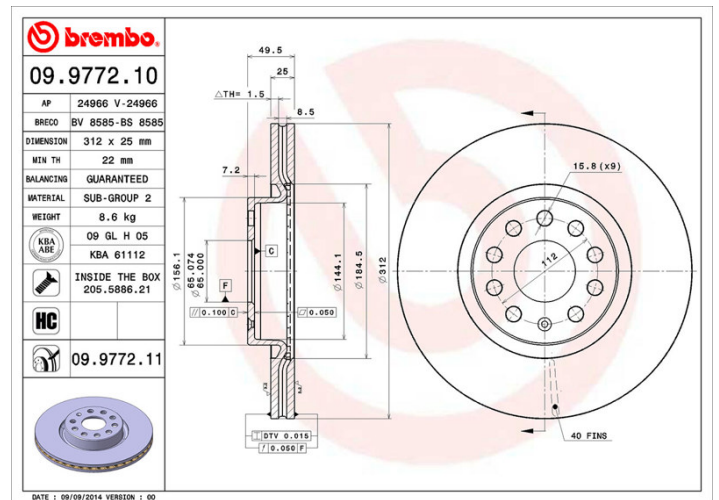

- ✓ OE-equivalent
- ✓ Brembo quality
- ✓ ECE-R90 certificate
- ✓ Safety
- ✓ High carbon
- ✓ Fastening screws

Technical specifications

EAN code
8020584977217

Axle
Front

Diameter \emptyset
312 mm

Thickness (TH)
25 mm

Height (A)
50 mm

Number of holes (C)
5

Brake disc type
Ventilated

Centering (B)
65 mm

Min. thickness
22 mm

Tightening torque
120 Nm

COMPATIBLE VEHICLES

COMPATIBLE OE PART NUMBERS