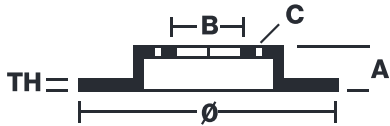

BRAKE DISC

09.9772.10

The **09.9772.10** brake disc is synonymous with reliability

The Brembo brake disc is fully interchangeable with an Original Equipment brake disc. The control of the entire production cycle allows Brembo to offer brake discs with outstanding performance levels, reliability, durability and comfort in all conditions of use. All Brembo brake discs are accompanied by the ECE-R90 homologation.

- ✓ OE-equivalent
- ✓ Brembo quality
- ✓ ECE-R90 certificate
- ✓ Safety
- ✓ High carbon
- ✓ Fastening screws

Technical specifications

EAN code
8020584977217

Axle
Front

Diameter \emptyset
312 mm

Thickness (TH)
25 mm