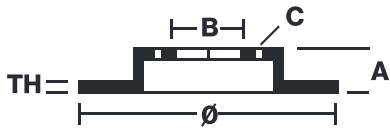

## 09.9772.10

The **09.9772.10** brake disc is synonymous with reliability

The Brembo brake disc is fully interchangeable with an Original Equipment brake disc. The control of the entire production cycle allows Brembo to offer brake discs with outstanding performance levels, reliability, durability and comfort in all conditions of use. All Brembo brake discs are accompanied by the ECE-R90 homologation.

### Technical specifications

EAN code  
**8020584977217**

Axle  
**Front**

Diameter  $\varnothing$   
**312 mm**

Thickness (TH)  
**25 mm**

Height (A)  
**50 mm**

Number of holes (C)  
**5**

Brake disc type  
**Ventilated**