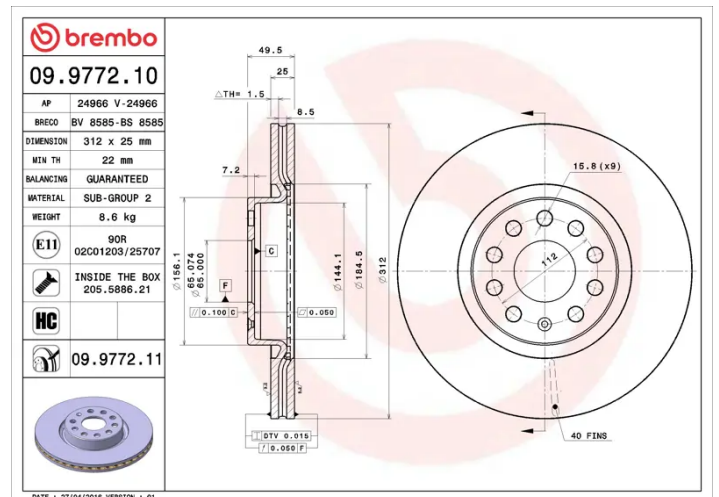

### Technical specifications

EAN code  
**8020584977217**

Axle  
**Front**

Diameter  $\varnothing$   
**312 mm**

Thickness (TH)  
**25 mm**

Height (A)  
**50 mm**

Number of holes (C)  
**5**

Brake disc type  
**Ventilated**

Centering (B)  
**65 mm**

Min. thickness  
**22 mm**

Tightening torque  
**120 Nm**

**COMPATIBLE VEHICLES**