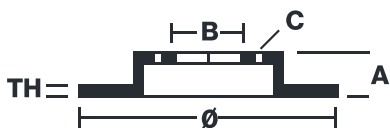

### Technical specifications

EAN code  
**8020584324509**

Axle  
**Front**

Diameter Ø  
**348 mm**

Thickness (TH)  
**30 mm**

Height (A)  
**62,2 mm**

Number of holes (C)  
**5**

Brake disc type  
**Ventilated**