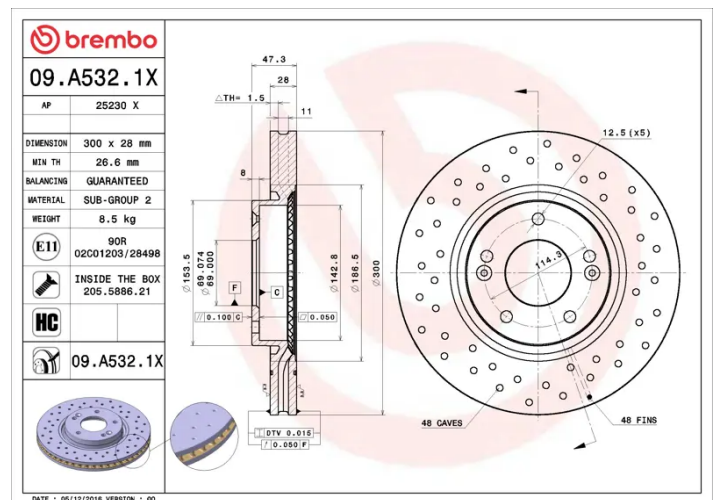

### Technical specifications

EAN code  
**8020584225738**

Axle  
**Front**

Diameter Ø  
**300 mm**

Thickness (TH)  
**28 mm**

Height (A)  
**47 mm**

Number of holes (C)  
**5**

Brake disc type  
**Ventilated**

Centering (B)  
**69 mm**

Min. thickness  
**26,6 mm**

Tightening torque  
**100 Nm**

COMPATIBLE VEHICLES