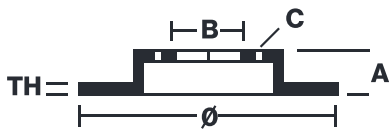

### Technical specifications

EAN code  
**8020584225738**

Axle  
**Front**

Diameter Ø  
**300 mm**

Thickness (TH)  
**28 mm**

Height (A)  
**47 mm**

Number of holes (C)  
**5**

Brake disc type  
**Ventilated**