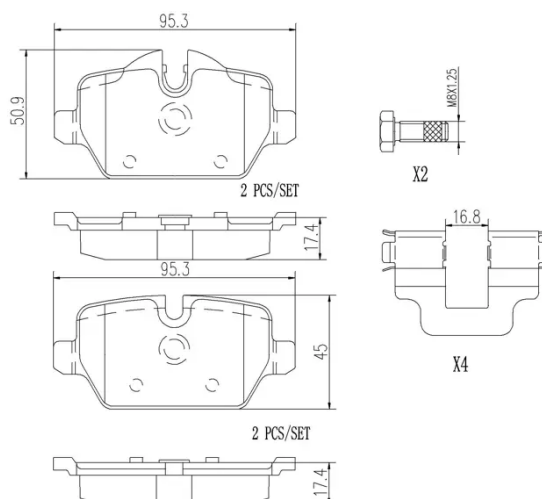

## Technical specifications

EAN code <b>8020584087909</b>	Axle <b>Rear</b>	Thickness <b>17 mm</b>
Width <b>95 mm</b>	Height <b>45 mm</b>	Braking system <b>Lucas</b>
Wear indicator <b>Prepared for wear indicator</b>	WVA number <b>23623,23624</b>	Accessories <b>With accessories With anti-squeal shim With brake caliper bolts</b>