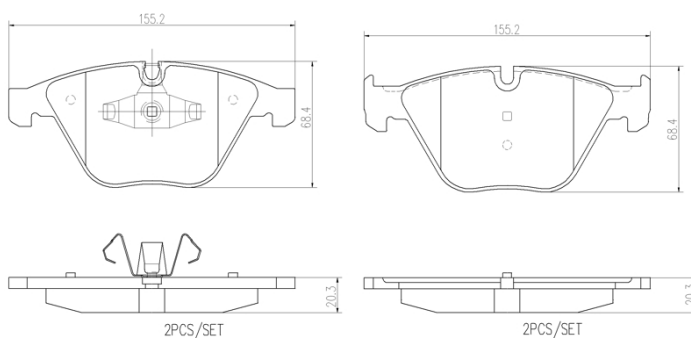

- ✓ OE-equivalent
- ✓ Brembo quality
- ✓ Safety
- ✓ Comfort
- ✓ Durability
- ✓ Dust reduction
- ✓ With accessories

Technical specifications

EAN code 8020584109502	Axle Front	Thickness 20 mm
Width 155 mm	Height 68 mm	Braking system Teves
Wear indicator Prepared for wear indicator	WVA number 23313,24255	Accessories With anti-squeal shim With piston clip