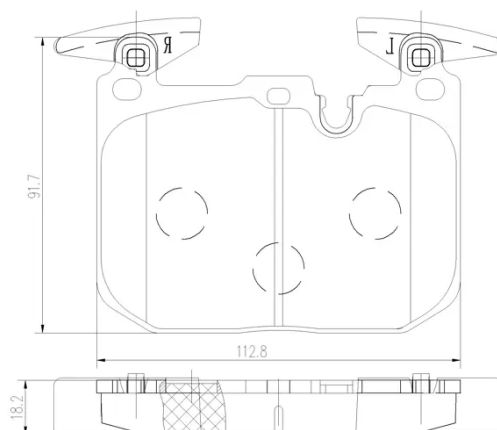

- ✓ OE-equivalent
- ✓ Brembo quality
- ✓ Safety
- ✓ Comfort
- ✓ Durability
- ✓ Dust reduction
- ✓ With accessories

Technical specifications

EAN code	Axle	Thickness
8020584081822	Front	18 mm
Width	Height	Braking system
115 mm	92 mm	Brembo
Wear indicator	WVA number	Accessories
Prepared for wear indicator	25028	With anti-squeal shim With counterweights