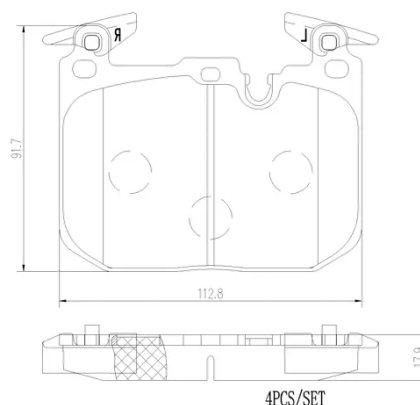

- ✓ OE-equivalent
- ✓ Brembo quality
- ✓ Safety
- ✓ Comfort
- ✓ Durability
- ✓ Dust reduction
- ✓ With accessories

Technical specifications

EAN code	Axle	Thickness
8020584113462	Front	18 mm
Width	Height	Braking system
113 mm	92 mm	Brembo
Wear indicator	WVA number	Accessories
Prepared for wear indicator	25028	With anti-squeal shim With counterweights