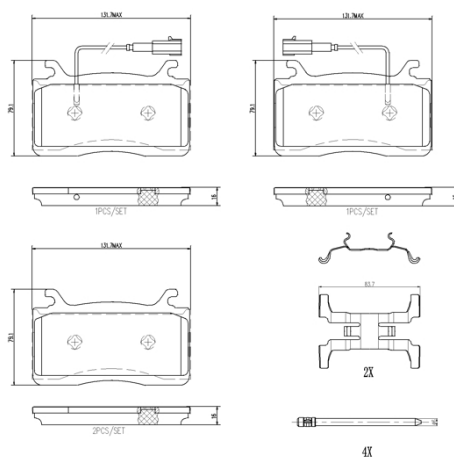

- ✓ OE-equivalent
- ✓ Brembo quality
- ✓ Safety
- ✓ Comfort
- ✓ Durability
- ✓ Dust reduction
- ✓ With accessories

Technical specifications

EAN code 8020584123201	Axle Front	Thickness 15 mm
Width 132 mm	Height 79 mm	Braking system Brembo
Wear indicator Electric	WVA number 22508,22509,22507	Accessories With anti-squeal shim With accessories