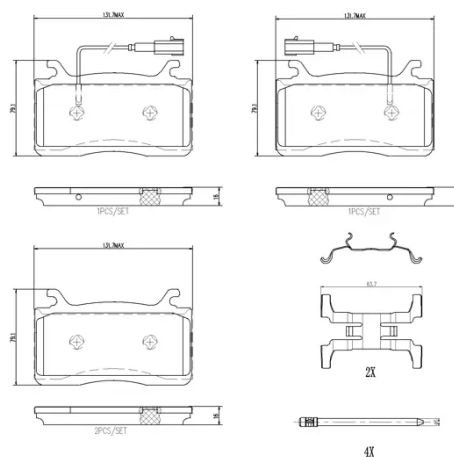

- ✓ OE-equivalent
- ✓ Brembo quality
- ✓ Safety
- ✓ Comfort
- ✓ Durability
- ✓ Dust reduction
- ✓ With accessories

Technical specifications

EAN code 8020584123201	Axle Front	Thickness 15 mm
Width 132 mm	Height 79 mm	Braking system Brembo
Wear indicator Electric	WVA number 22507,22508,22509	Accessories With anti-squeal shim