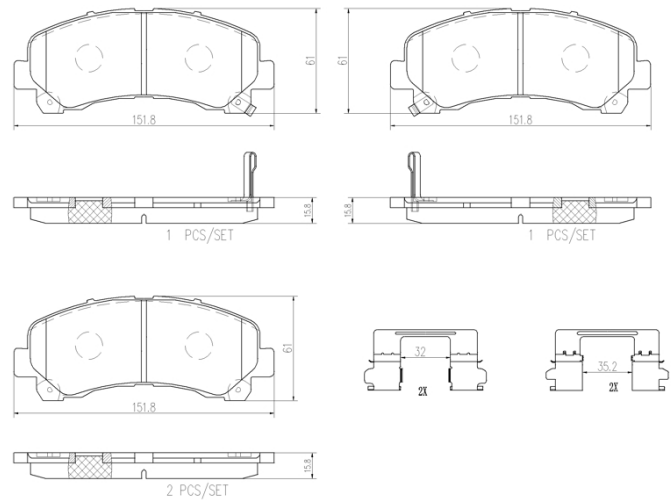

- ✓ OE-equivalent
- ✓ Brembo quality
- ✓ Safety
- ✓ Comfort
- ✓ Durability
- ✓ Dust reduction
- ✓ With accessories

Technical specifications

EAN code 8020584085103	Axle Front	Thickness 16 mm
Width 152 mm	Height 61 mm	Braking system Akebono
Wear indicator Acoustic	WVA number 25149,25150,25151	Accessories With accessories With anti-squeal shim