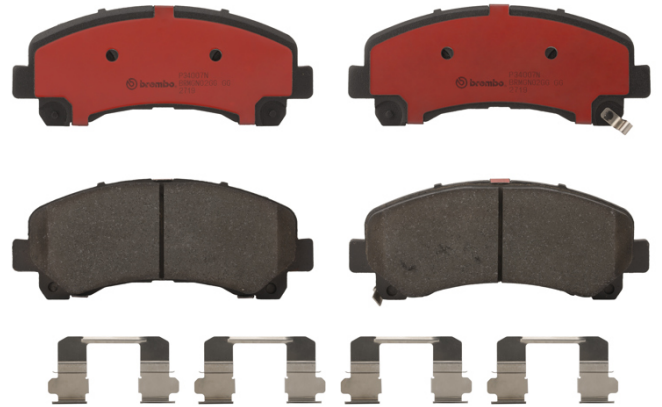

BRAKE PAD NAO P34007N

The P34007N NAO brake pad is synonymous with reliability

Brembo NAO brake pads stand out for their ultimate braking comfort, reduced friction wear and low dust mission, which makes for cleaner rims and reduced maintenance requirements. The advanced friction material in keeping with the strictest environmental standards is the main distinguishing feature of NAO compounds.

- ✓ OE-equivalent
- ✓ Brembo quality
- ✓ Safety
- ✓ Comfort
- ✓ Durability
- ✓ Dust reduction
- ✓ With accessories

Technical specifications

EAN code 8020584085103	Axle Front	Thickness 16 mm
Width 152 mm	Height 61 mm	Braking system Akebono
Wear indicator Acoustic	WVA number 25149,25150,25151	Accessories With accessories With anti-squeal shim