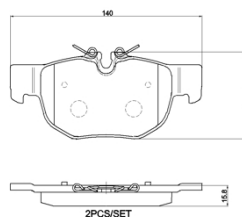

- ✓ OE-equivalent
- ✓ Brembo quality
- ✓ Safety
- ✓ Comfort
- ✓ Durability
- ✓ Dust reduction
- ✓ With accessories

Technical specifications

EAN code	Axle	Thickness
8020584124697	Rear	16 mm
Width	Height	
140 mm	61 mm	
Wear indicator	WVA number	Accessories
Prepared for wear indicator	26410,26409	With anti-squeal shim