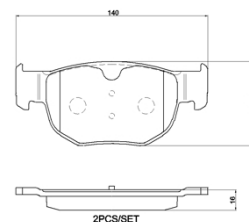

- ✓ OE-equivalent
- ✓ Brembo quality
- ✓ Safety
- ✓ Comfort
- ✓ Durability
- ✓ Dust reduction
- ✓ With accessories

Technical specifications

EAN code	Axle	Thickness
8020584124697	Rear	16 mm
Width	Height	
140 mm	61 mm	
Wear indicator	WVA number	Accessories
Prepared for wear indicator	26410,26409	With anti-squeal shim