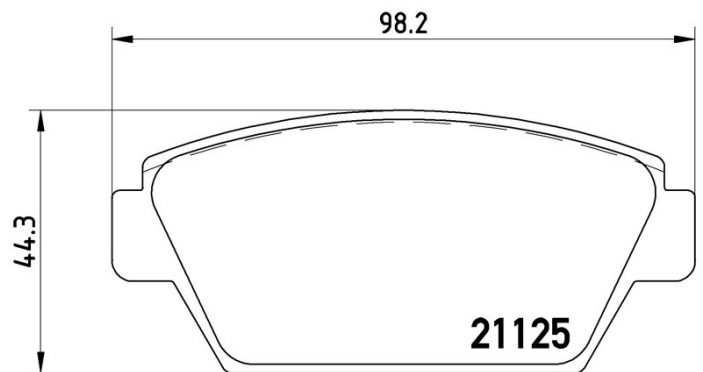

- ✓ OE-equivalent
- ✓ Brembo quality
- ✓ Safety
- ✓ Comfort
- ✓ Durability
- ✓ Dust reduction
- ✓ With accessories

Technical specifications

EAN code	Axle	Thickness
8020584086469	Rear	15 mm
Width	Height	Braking system
98 mm	44 mm	Akebono
Wear indicator	WVA number	Accessories
Without	21125	With anti-squeal shim