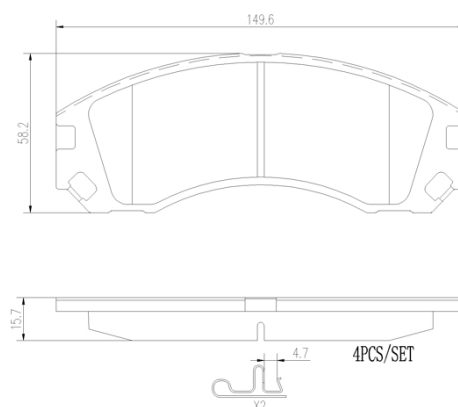

- ✓ OE-equivalent
- ✓ Brembo quality
- ✓ Safety
- ✓ Comfort
- ✓ Durability
- ✓ Dust reduction
- ✓ With accessories

Technical specifications

EAN code 8020584114124	Axle Front	Thickness 16 mm
Width 150 mm	Height 58 mm	Braking system Akebono
Wear indicator Acoustic	WVA number 21370	Accessories With anti-squeal shim