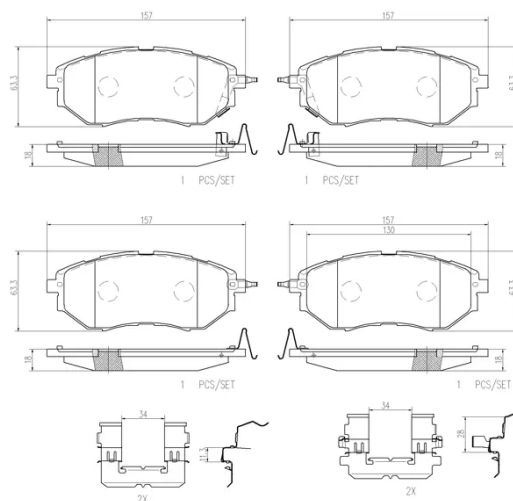

- ✓ OE-equivalent
- ✓ Brembo quality
- ✓ Safety
- ✓ Comfort
- ✓ Durability
- ✓ Dust reduction
- ✓ With accessories

Technical specifications

EAN code 8020584099445	Axle Front	Thickness 18 mm
Width 157 mm	Height 63 mm	Braking system Akebono
Wear indicator Acoustic	WVA number 24222,24223,24224,24225	Accessories With accessories With anti-squeal shim