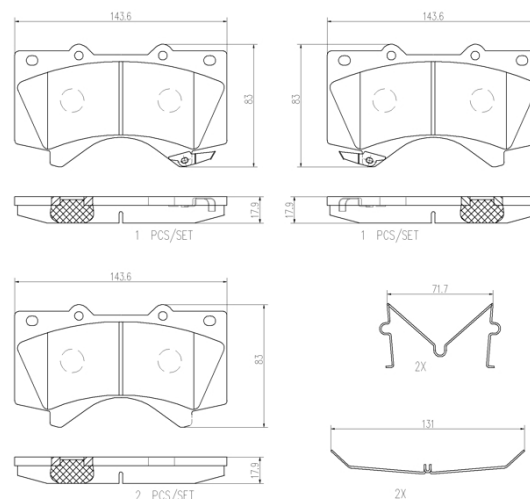

- ✓ OE-equivalent
- ✓ Brembo quality
- ✓ Safety
- ✓ Comfort
- ✓ Durability
- ✓ Dust reduction
- ✓ With accessories

Technical specifications

EAN code 8020584099834	Axle Front	Thickness 18 mm
Width 144 mm	Height 83 mm	Braking system Advics
Wear indicator Acoustic	WVA number 24386,24394,24395	Accessories With anti-squeal shim With accessories