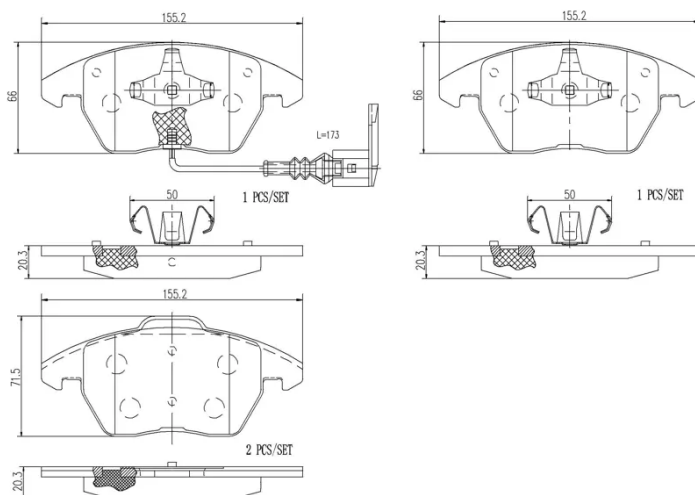

- ✓ OE-equivalent
- ✓ Brembo quality
- ✓ Safety
- ✓ Comfort
- ✓ Durability
- ✓ Dust reduction
- ✓ With accessories

Technical specifications

EAN code 8020584068199	Axle Front	Thickness 20 mm
Width 155 mm	Height 66 mm	Braking system Teves
Wear indicator Electric	WVA number 23587,23588,24696	Accessories With anti-squeal shim With piston clip