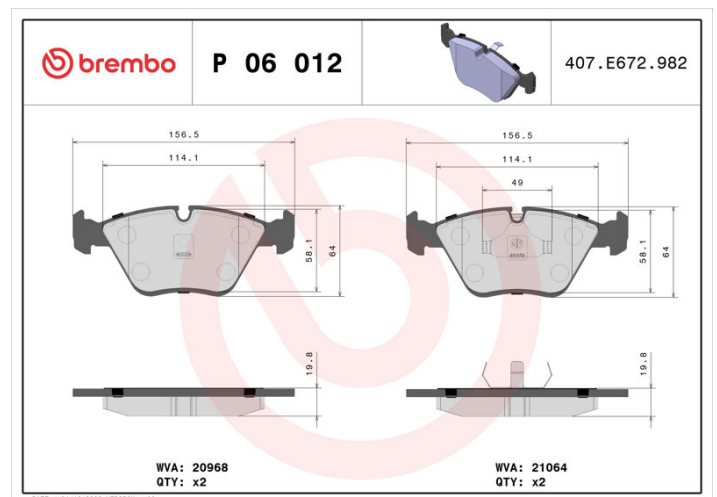

BRAKE PAD

P 06 012

The P 06 012 brake pad is synonymous with reliability

The Brembo brake pad guarantees ultimate safety when braking thanks to the use of more than 100 different compounds, designed according to the type of vehicle and use. Stopping distances reduced to a minimum, maximum driving comfort and silent operation are the most important features of Brembo materials. Brembo brake pads are supplied together with an extensive range of accessories and assembly kits for professional-standard installation.

- ✓ OE-equivalent
- ✓ Brembo quality
- ✓ ECE-R90 certificate
- ✓ Safety
- ✓ Performance
- ✓ Comfort

Technical specifications

EAN code 8020584050125	Axle Front	Thickness 20 mm
Width 156 mm	Height 64 mm	Braking system Teves
Wear indicator Prepared for wear indicator	WVA number 20968,21064	Accessories With piston clip