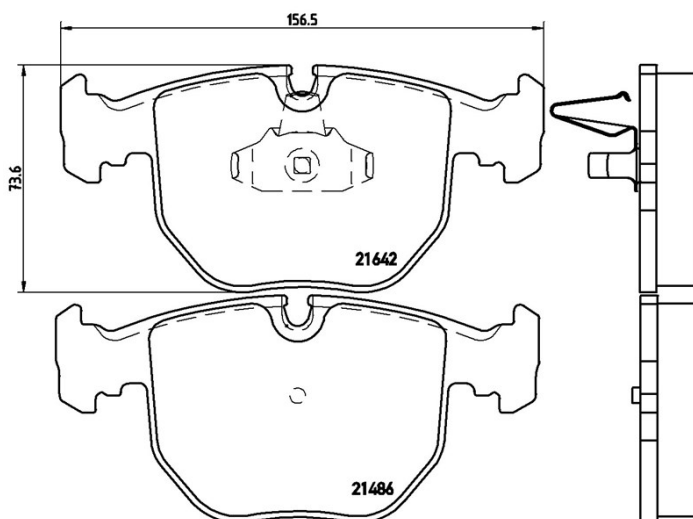

- ✓ OE-equivalent
- ✓ Brembo quality
- ✓ ECE-R90 certificate
- ✓ Safety
- ✓ Performance
- ✓ Comfort

Technical specifications

EAN code
8020584050217

Axle
Front

Thickness
19 mm

Width
157 mm

Height
74 mm

Braking system
Teves

Wear indicator
Prepared for wear indicator

WVA number
21642,21486

Accessories
With piston clip

COMPATIBLE VEHICLES

COMPATIBLE OE PART NUMBERS

34111163227 BMW

34111163307 BMW

34111165227 BMW