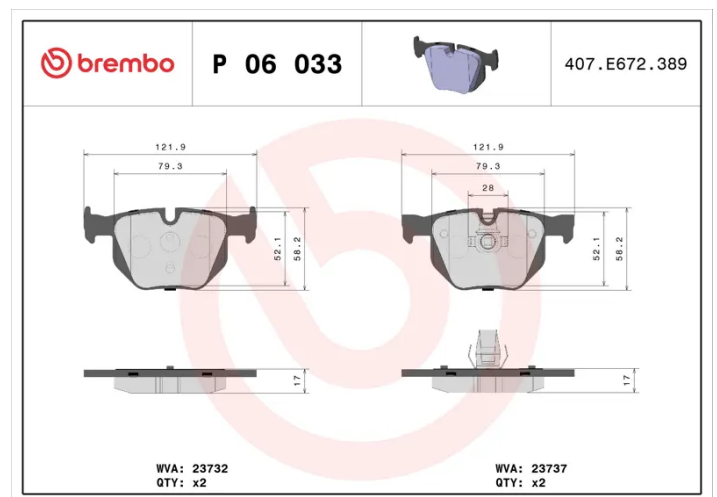

BRAKE PAD

P 06 033

The P 06 033 brake pad is synonymous with reliability

The Brembo brake pad guarantees ultimate safety when braking thanks to the use of more than 100 different compounds, designed according to the type of vehicle and use. Stopping distances reduced to a minimum, maximum driving comfort and silent operation are the most important features of Brembo materials. Brembo brake pads are supplied together with an extensive range of accessories and assembly kits for professional-standard installation.

- ✓ OE-equivalent
- ✓ Brembo quality
- ✓ ECE-R90 certificate
- ✓ Safety
- ✓ Performance
- ✓ Comfort
- ✓ With accessories

Technical specifications

EAN code **8020584050330** Axle **Rear** Thickness **17 mm**

Width **122 mm** Height **58 mm** Braking system **Teves**

Wear indicator **Prepared for wear indicator** WVA number **23732,23737** Accessories **With accessories
With anti-squeal shim
With piston clip**