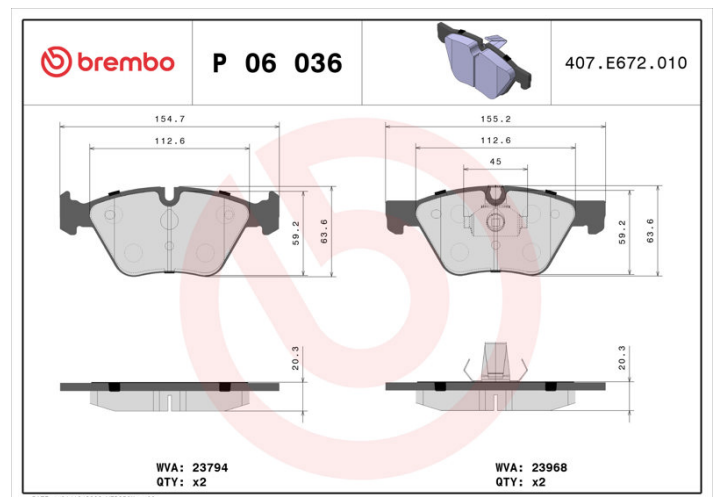

BRAKE PAD

P 06 036

The P 06 036 brake pad is synonymous with reliability

The Brembo brake pad guarantees ultimate safety when braking thanks to the use of more than 100 different compounds, designed according to the type of vehicle and use. Stopping distances reduced to a minimum, maximum driving comfort and silent operation are the most important features of Brembo materials. Brembo brake pads are supplied together with an extensive range of accessories and assembly kits for professional-standard installation.

- ✓ OE-equivalent
- ✓ Brembo quality
- ✓ ECE-R90 certificate
- ✓ Safety
- ✓ Performance
- ✓ Comfort

Technical specifications

EAN code 8020584059340	Axle Front	Thickness 20 mm
Width 155 mm	Height 64 mm	Braking system Teves
Wear indicator Prepared for wear indicator	WVA number 23794,23968	Accessories With piston clip