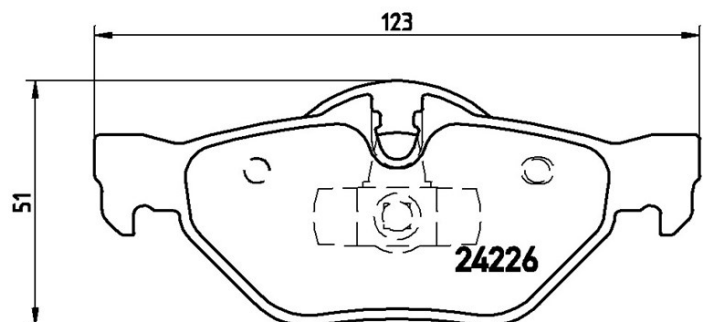

BRAKE PAD

P 06 038

The P 06 038 brake pad is synonymous with reliability

The Brembo brake pad guarantees ultimate safety when braking thanks to the use of more than 100 different compounds, designed according to the type of vehicle and use. Stopping distances reduced to a minimum, maximum driving comfort and silent operation are the most important features of Brembo materials. Brembo brake pads are supplied together with an extensive range of accessories and assembly kits for professional-standard installation.

- ✓ OE-equivalent
- ✓ Brembo quality
- ✓ ECE-R90 certificate
- ✓ Safety
- ✓ Performance
- ✓ Comfort

Technical specifications

EAN code	Axle	Thickness
8020584059364	Rear	17 mm
Width	Height	Braking system
123 mm	48 mm	Teves
Wear indicator	WVA number	Accessories
Prepared for wear indicator	23927,24226,23926	With piston clip