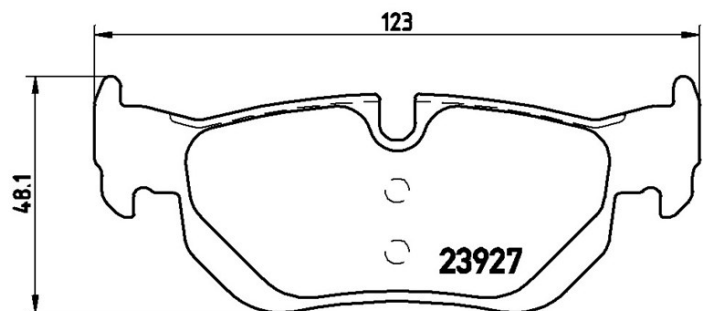

BRAKE PAD

P 06 038

The P 06 038 brake pad is synonymous with reliability

The Brembo brake pad guarantees ultimate safety when braking thanks to the use of more than 100 different compounds, designed according to the type of vehicle and use. Stopping distances reduced to a minimum, maximum driving comfort and silent operation are the most important features of Brembo materials. Brembo brake pads are supplied together with an extensive range of accessories and assembly kits for professional-standard installation.

- ✓ OE-equivalent
- ✓ Brembo quality
- ✓ ECE-R90 certificate
- ✓ Safety
- ✓ Performance
- ✓ Comfort

Technical specifications

EAN code	Axle	Thickness
8020584059364	Rear	17 mm
Width	Height	Braking system
123 mm	48 mm	Teves
Wear indicator	WVA number	Accessories
Prepared for wear indicator	23927,24226,23926	With piston clip