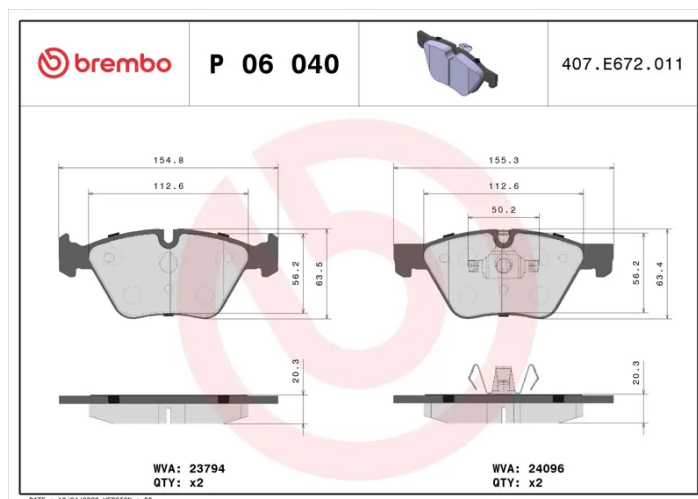

BRAKE PAD

P 06 040

The P 06 040 brake pad is synonymous with reliability

The Brembo brake pad guarantees ultimate safety when braking thanks to the use of more than 100 different compounds, designed according to the type of vehicle and use. Stopping distances reduced to a minimum, maximum driving comfort and silent operation are the most important features of Brembo materials. Brembo brake pads are supplied together with an extensive range of accessories and assembly kits for professional-standard installation.

- ✓ OE-equivalent
- ✓ Brembo quality
- ✓ ECE-R90 certificate
- ✓ Safety
- ✓ Performance
- ✓ Comfort
- ✓ With accessories

Technical specifications

EAN code
8020584059883

Axle
Front

Thickness
20 mm

Width
155 mm

Height
64 mm

Braking system
Teves

Wear indicator
Prepared for wear indicator

WVA number
23794,24096

Accessories
With accessories
With anti-squeal shim
With piston clip

COMPATIBLE VEHICLES