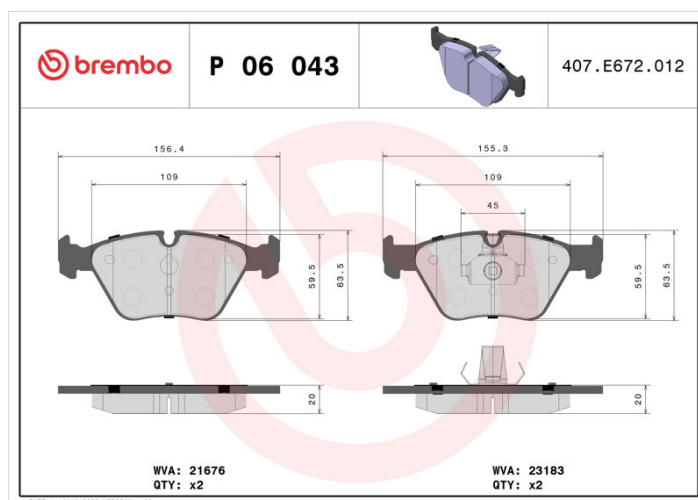

BRAKE PAD

P 06 043

The P 06 043 brake pad is synonymous with reliability

The Brembo brake pad guarantees ultimate safety when braking thanks to the use of more than 100 different compounds, designed according to the type of vehicle and use. Stopping distances reduced to a minimum, maximum driving comfort and silent operation are the most important features of Brembo materials. Brembo brake pads are supplied together with an extensive range of accessories and assembly kits for professional-standard installation.

- ✓ OE-equivalent
- ✓ Brembo quality
- ✓ ECE-R90 certificate
- ✓ Safety
- ✓ Performance
- ✓ Comfort

Technical specifications

EAN code 8020584059913	Axle Front	Thickness 20 mm
Width 155 mm	Height 64 mm	Braking system Teves
Wear indicator Prepared for wear indicator	WVA number 21676,23183	Accessories With piston clip