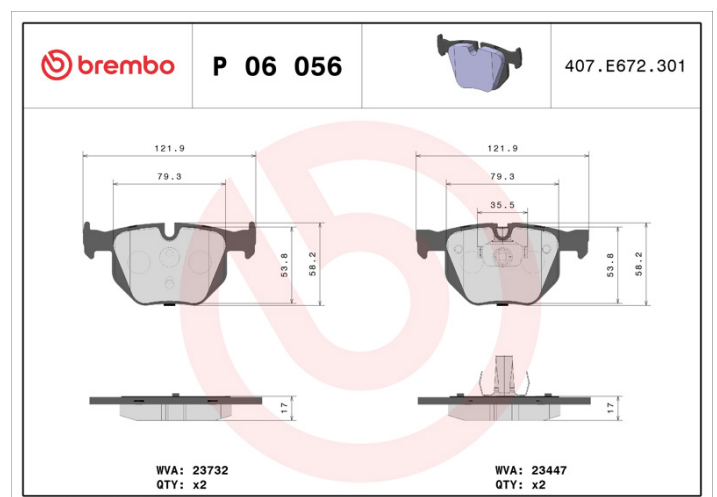

### Technical specifications

EAN code <b>8020584090206</b>	Axle <b>Rear</b>	Thickness <b>17 mm</b>
Width <b>122 mm</b>	Height <b>58 mm</b>	Braking system <b>Teves</b>
Wear indicator <b>Prepared for wear indicator</b>	WVA number <b>23447,23732</b>	Accessories <b>With piston clip</b>