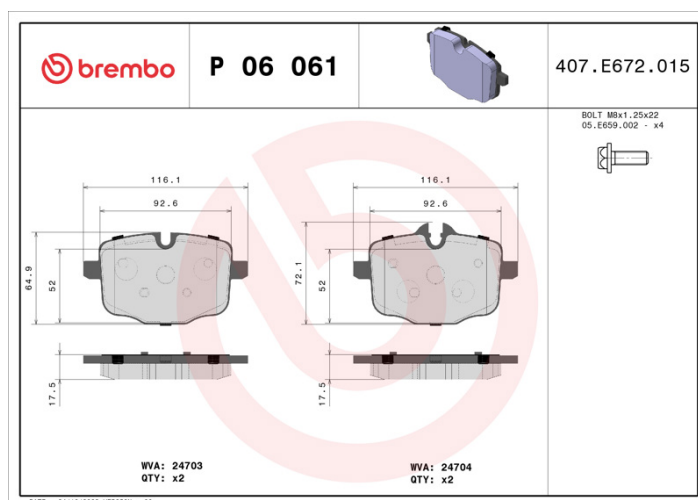

### Technical specifications

EAN code <b>8020584090251</b>	Axle <b>Rear</b>	Thickness <b>18 mm</b>
Width <b>116 mm</b>	Height <b>66 mm</b>	Braking system <b>TRW</b>
Wear indicator <b>Prepared for wear indicator</b>	WVA number <b>24703,24704</b>	Accessories <b>With brake caliper bolts</b>