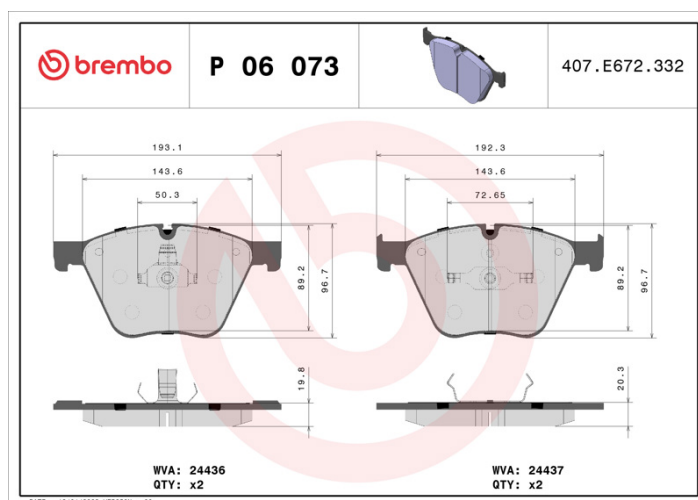

BRAKE PAD

P 06 073

The P 06 073 brake pad is synonymous with reliability

The Brembo brake pad guarantees ultimate safety when braking thanks to the use of more than 100 different compounds, designed according to the type of vehicle and use. Stopping distances reduced to a minimum, maximum driving comfort and silent operation are the most important features of Brembo materials. Brembo brake pads are supplied together with an extensive range of accessories and assembly kits for professional-standard installation.

- ✓ OE-equivalent
- ✓ Brembo quality
- ✓ ECE-R90 certificate
- ✓ Safety
- ✓ Performance
- ✓ Comfort

Technical specifications

EAN code 8020584102671	Axle Front	Thickness 20 mm
Width 193 mm	Height 97 mm	Braking system Teves
Wear indicator Prepared for wear indicator	WVA number 24436,24437	Accessories With piston clip