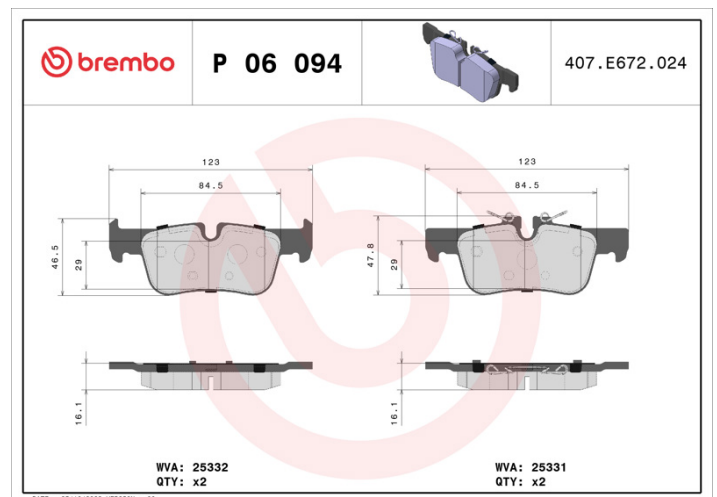

BRAKE PAD

P 06 094

The P 06 094 brake pad is synonymous with reliability

The Brembo brake pad guarantees ultimate safety when braking thanks to the use of more than 100 different compounds, designed according to the type of vehicle and use. Stopping distances reduced to a minimum, maximum driving comfort and silent operation are the most important features of Brembo materials. Brembo brake pads are supplied together with an extensive range of accessories and assembly kits for professional-standard installation.

- ✓ OE-equivalent
- ✓ Brembo quality
- ✓ ECE-R90 certificate
- ✓ Safety
- ✓ Performance
- ✓ Comfort

Technical specifications

EAN code	Axle	Thickness
8020584084090	Rear	16 mm
Width	Height	Braking system
123 mm	46 mm	Teves
Wear indicator	WVA number	
Prepared for wear indicator	25331,25332	