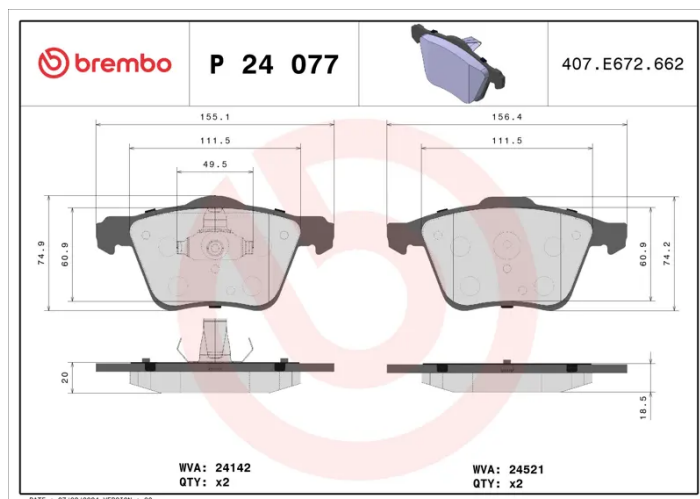

BRAKE PAD

P 24 077

The P 24 077 brake pad is synonymous with reliability

The Brembo brake pad guarantees ultimate safety when braking thanks to the use of more than 100 different compounds, designed according to the type of vehicle and use. Stopping distances reduced to a minimum, maximum driving comfort and silent operation are the most important features of Brembo materials. Brembo brake pads are supplied together with an extensive range of accessories and assembly kits for professional-standard installation.

- ✓ OE-equivalent
- ✓ Brembo quality
- ✓ ECE-R90 certificate
- ✓ Safety
- ✓ Performance
- ✓ Comfort
- ✓ With accessories

Technical specifications

| | | |
|----------------------------------|----------------------------------|---|
| EAN code 8020584060506 | Axle Front | Thickness 19 mm |
| Width 155 mm | Height 74 mm | Braking system Teves |
| Wear indicator Without | WVA number 24521,24142 | Accessories With piston clip With accessories With anti-squeal shim |