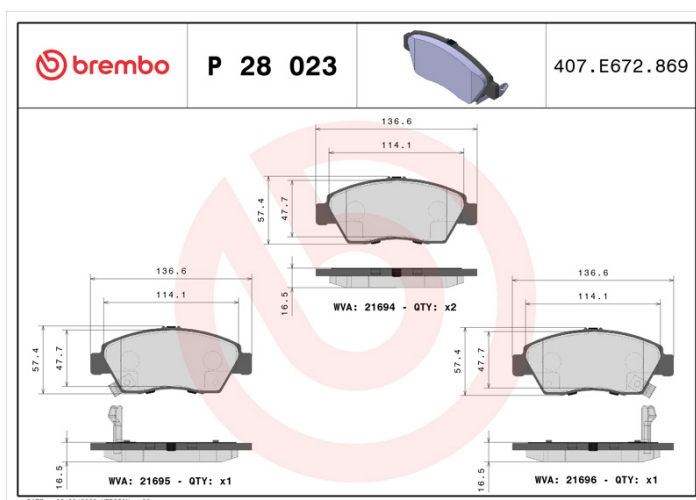

BRAKE PAD

P 28 023

The P 28 023 brake pad is synonymous with reliability

The Brembo brake pad guarantees ultimate safety when braking thanks to the use of more than 100 different compounds, designed according to the type of vehicle and use. Stopping distances reduced to a minimum, maximum driving comfort and silent operation are the most important features of Brembo materials. Brembo brake pads are supplied together with an extensive range of accessories and assembly kits for professional-standard installation.

- ✓ OE-equivalent
- ✓ Brembo quality
- ✓ ECE-R90 certificate
- ✓ Safety
- ✓ Performance
- ✓ Comfort

Technical specifications

EAN code 8020584052570	Axle Front	Thickness 17 mm
Width 136 mm	Height 58 mm	Braking system Akebono
Wear indicator Acoustic	WVA number 21696,21694,21695	