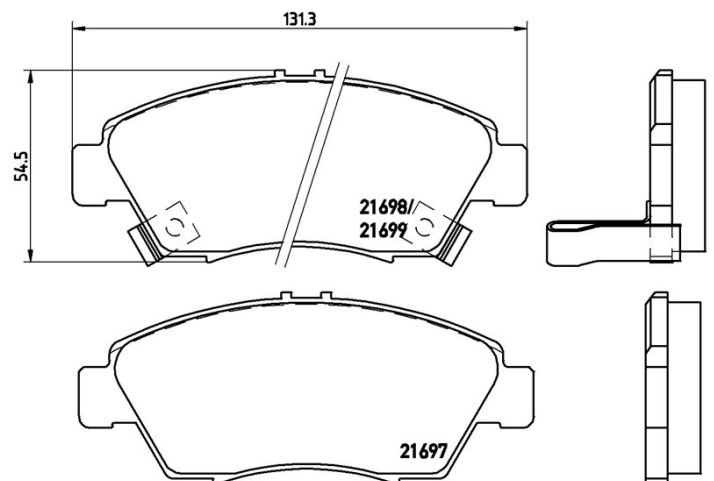

- ✓ OE-equivalent
- ✓ Brembo quality
- ✓ ECE-R90 certificate
- ✓ Safety
- ✓ Performance
- ✓ Comfort

Technical specifications

EAN code	Axle	Thickness
8020584052587	Front	16 mm
Width	Height	Braking system
131 mm	55 mm	Akebono
Wear indicator	WVA number	
Acoustic	21699,21697,21698	