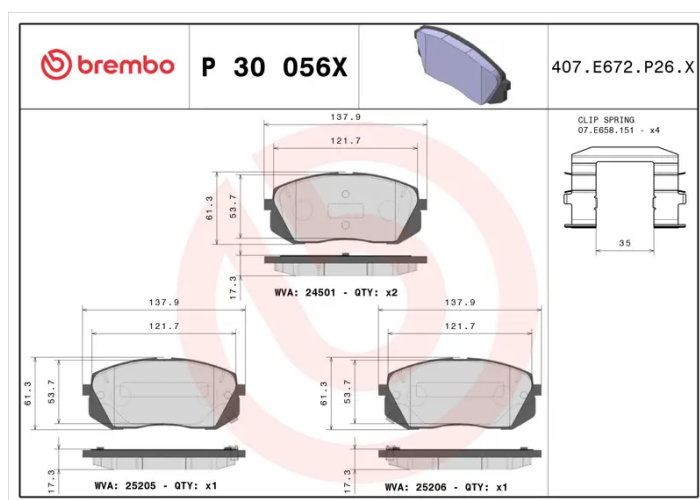

### Technical specifications

EAN code <b>8020584068861</b>	Axle <b>Front</b>	Thickness <b>18 mm</b>
Width <b>138 mm</b>	Height <b>61 mm</b>	Braking system <b>Mando</b>
Wear indicator <b>Acoustic</b>	WVA number <b>24501,25205,25206</b>	Accessories <b>With accessories With anti-squeal shim</b>