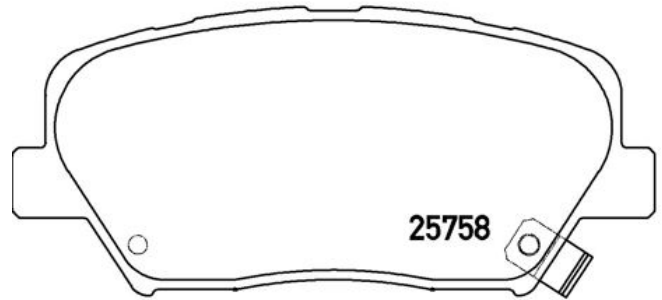

BRAKE PAD XTRA

P 30 070X

The P 30 070X Xtra brake pad is synonymous with reliability

Brembo Xtra brake pads, developed to enhance the advantages of the Xtra and Max discs, are made using the special BRM X L01 compound which consists of more than 30 different components. Compared with the compound used for original-equivalent pads, the new solution assures a higher friction coefficient, which translates to more precise and stable braking, at both high and low temperatures. All this makes for greater driving comfort and improved pedal modularity, without compromising the product's mileage output.

- ✓ OE-equivalent
- ✓ Brembo quality
- ✓ ECE-R90 certificate
- ✓ Safety
- ✓ Performance
- ✓ Sports driving
- ✓ With accessories

Technical specifications

EAN code	Axle	Thickness
8020584121634	Front	18 mm
Width	Height	Braking system
133 mm	60 mm	Mando
Wear indicator	WVA number	Accessories
Acoustic	25757,25758,25759	With accessories