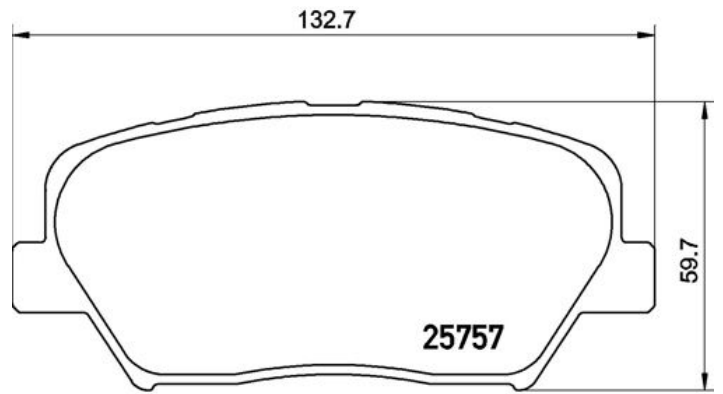

BRAKE PAD XTRA

P 30 070X

The P 30 070X Xtra brake pad is synonymous with reliability

Brembo Xtra brake pads, developed to enhance the advantages of the Xtra and Max discs, are made using the special BRM X L01 compound which consists of more than 30 different components. Compared with the compound used for original-equivalent pads, the new solution assures a higher friction coefficient, which translates to more precise and stable braking, at both high and low temperatures. All this makes for greater driving comfort and improved pedal modularity, without compromising the product's mileage output.

- ✓ OE-equivalent
- ✓ Brembo quality
- ✓ ECE-R90 certificate
- ✓ Safety
- ✓ Performance
- ✓ Sports driving
- ✓ With accessories

Technical specifications

EAN code	Axle	Thickness
8020584121634	Front	18 mm
Width	Height	Braking system
133 mm	60 mm	Mando
Wear indicator	WVA number	Accessories
Acoustic	25757,25758,25759	With accessories