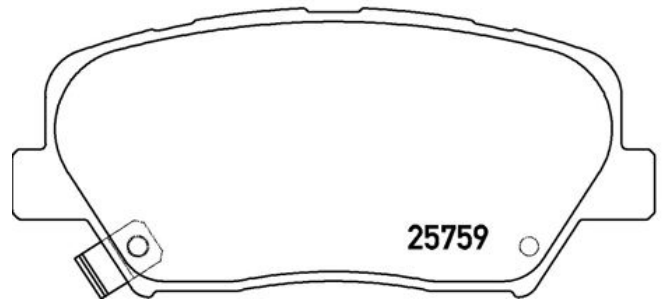

BRAKE PAD XTRA

P 30 070X

The P 30 070X Xtra brake pad is synonymous with reliability

Brembo Xtra brake pads, developed to enhance the advantages of the Xtra and Max discs, are made using the special BRM X L01 compound which consists of more than 30 different components. Compared with the compound used for original-equivalent pads, the new solution assures a higher friction coefficient, which translates to more precise and stable braking, at both high and low temperatures. All this makes for greater driving comfort and improved pedal modularity, without compromising the product's mileage output.

- ✓ OE-equivalent
- ✓ Brembo quality
- ✓ ECE-R90 certificate
- ✓ Safety
- ✓ Performance
- ✓ Sports driving
- ✓ With accessories

Technical specifications

EAN code	Axle	Thickness
8020584121634	Front	18 mm
Width	Height	Braking system
133 mm	60 mm	Mando
Wear indicator	WVA number	Accessories
Acoustic	25757,25758,25759	With accessories