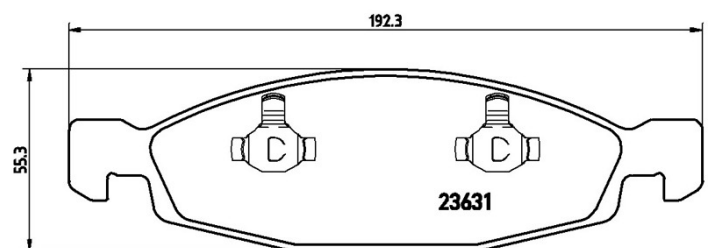

BRAKE PAD

P 37 005

The P 37 005 brake pad is synonymous with reliability

The Brembo brake pad guarantees ultimate safety when braking thanks to the use of more than 100 different compounds, designed according to the type of vehicle and use. Stopping distances reduced to a minimum, maximum driving comfort and silent operation are the most important features of Brembo materials. Brembo brake pads are supplied together with an extensive range of accessories and assembly kits for professional-standard installation.

- ✓ OE-equivalent
- ✓ Brembo quality
- ✓ ECE-R90 certificate
- ✓ Safety
- ✓ Performance
- ✓ Comfort

Technical specifications

EAN code	Axle	Thickness
8020584053140	Front	18 mm
Width	Height	Braking system
192 mm	55 mm	Teves
Wear indicator	WVA number	Accessories
Acoustic	23631,23632,23633	With piston clip