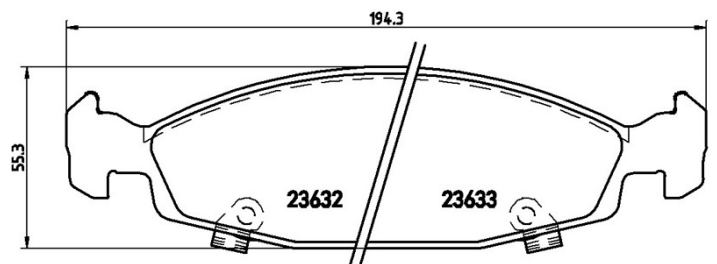

BRAKE PAD

P 37 005

The P 37 005 brake pad is synonymous with reliability

The Brembo brake pad guarantees ultimate safety when braking thanks to the use of more than 100 different compounds, designed according to the type of vehicle and use. Stopping distances reduced to a minimum, maximum driving comfort and silent operation are the most important features of Brembo materials. Brembo brake pads are supplied together with an extensive range of accessories and assembly kits for professional-standard installation.

- ✓ OE-equivalent
- ✓ Brembo quality
- ✓ ECE-R90 certificate
- ✓ Safety
- ✓ Performance
- ✓ Comfort

Technical specifications

EAN code	Axle	Thickness
8020584053140	Front	18 mm
Width	Height	Braking system
192 mm	55 mm	Teves
Wear indicator	WVA number	Accessories
Acoustic	23631,23632,23633	With piston clip