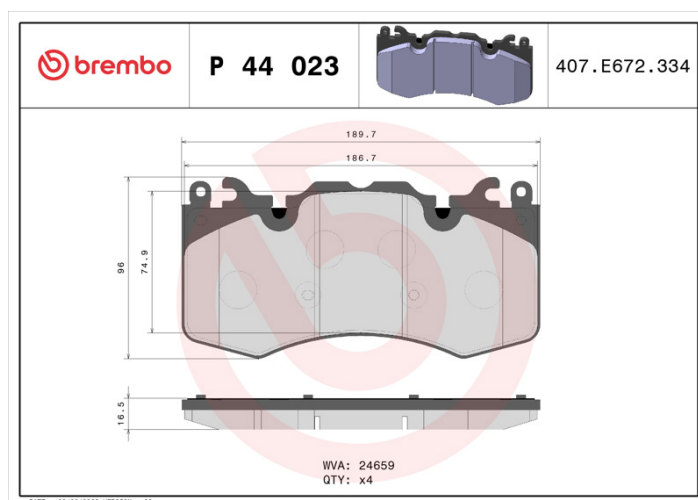

BRAKE PAD

P 44 023

The P 44 023 brake pad is synonymous with reliability

The Brembo brake pad guarantees ultimate safety when braking thanks to the use of more than 100 different compounds, designed according to the type of vehicle and use. Stopping distances reduced to a minimum, maximum driving comfort and silent operation are the most important features of Brembo materials. Brembo brake pads are supplied together with an extensive range of accessories and assembly kits for professional-standard installation.

- ✓ OE-equivalent
- ✓ Brembo quality
- ✓ ECE-R90 certificate
- ✓ Safety
- ✓ Performance
- ✓ Comfort

Technical specifications

EAN code 8020584110119	Axle Front	Thickness 17 mm
Width 190 mm	Height 96 mm	Braking system Brembo
Wear indicator Prepared for wear indicator	WVA number 24659	