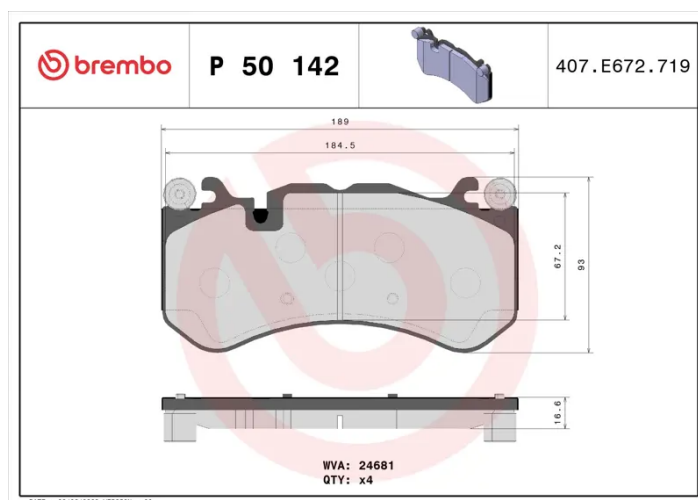

- ✓ OE-equivalent
- ✓ Brembo quality
- ✓ ECE-R90 certificate
- ✓ Safety
- ✓ Performance
- ✓ Comfort

Technical specifications

EAN code 8020584068410	Axle Front	Thickness 17 mm
Width 189 mm	Height 93 mm	Braking system Brembo
Wear indicator Prepared for wear indicator	WVA number 24681	Accessories With anti-squeal shim