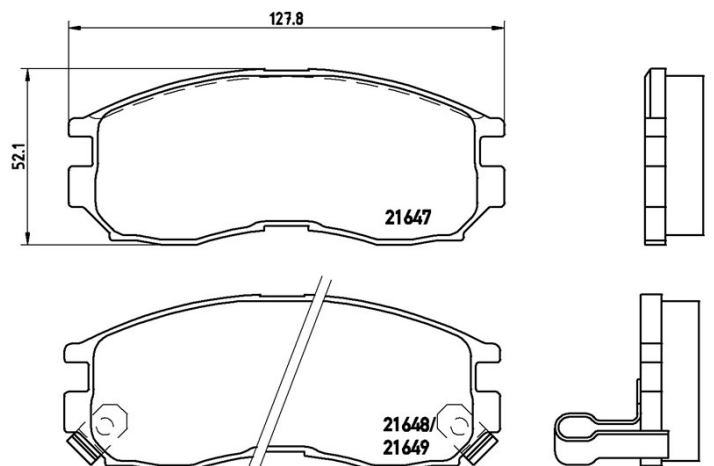

BRAKE PAD

P 54 014

The P 54 014 brake pad is synonymous with reliability

The Brembo brake pad guarantees ultimate safety when braking thanks to the use of more than 100 different compounds, designed according to the type of vehicle and use. Stopping distances reduced to a minimum, maximum driving comfort and silent operation are the most important features of Brembo materials. Brembo brake pads are supplied together with an extensive range of accessories and assembly kits for professional-standard installation.

- ✓ OE-equivalent
- ✓ Brembo quality
- ✓ ECE-R90 certificate
- ✓ Safety
- ✓ Performance
- ✓ Comfort

Technical specifications

EAN code	Axle	Thickness
8020584054611	Front	16 mm
Width	Height	Braking system
128 mm	52 mm	Sumitomo
Wear indicator	WVA number	
Acoustic	21648,21647,21649	