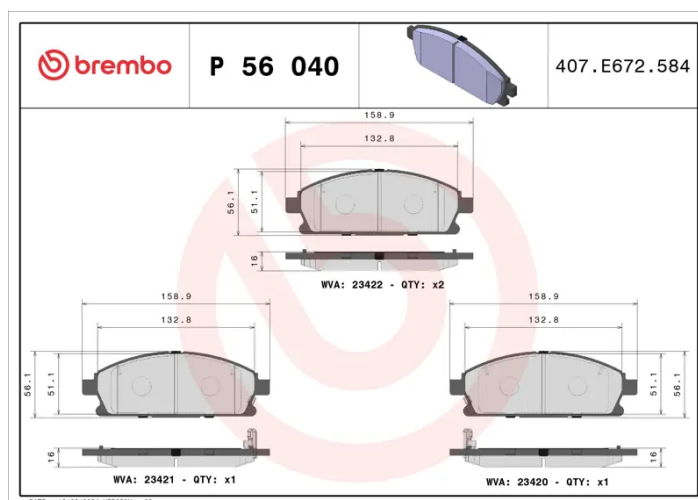

### Technical specifications

EAN code <b>8020584055205</b>	Axle <b>Front</b>	Thickness <b>17 mm</b>
Width <b>159 mm</b>	Height <b>56 mm</b>	Braking system <b>Nissin</b>
Wear indicator <b>Acoustic</b>	WVA number <b>23420,23421,23422</b>	Accessories <b>With anti-squeal shim</b>