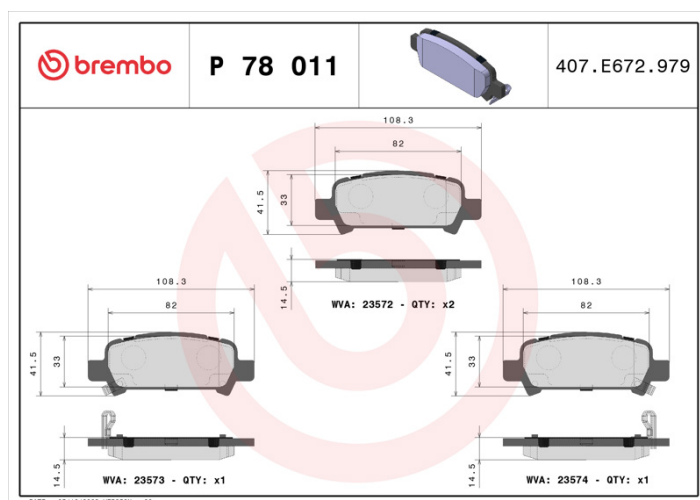

BRAKE PAD

P 78 011

The P 78 011 brake pad is synonymous with reliability

The Brembo brake pad guarantees ultimate safety when braking thanks to the use of more than 100 different compounds, designed according to the type of vehicle and use. Stopping distances reduced to a minimum, maximum driving comfort and silent operation are the most important features of Brembo materials. Brembo brake pads are supplied together with an extensive range of accessories and assembly kits for professional-standard installation.

- ✓ OE-equivalent
- ✓ Brembo quality
- ✓ ECE-R90 certificate
- ✓ Safety
- ✓ Performance
- ✓ Comfort

Technical specifications

EAN code 8020584057186	Axle Rear	Thickness 14 mm
Width 108 mm	Height 43 mm	Braking system Akebono
Wear indicator Acoustic	WVA number 23572,23573,23574	