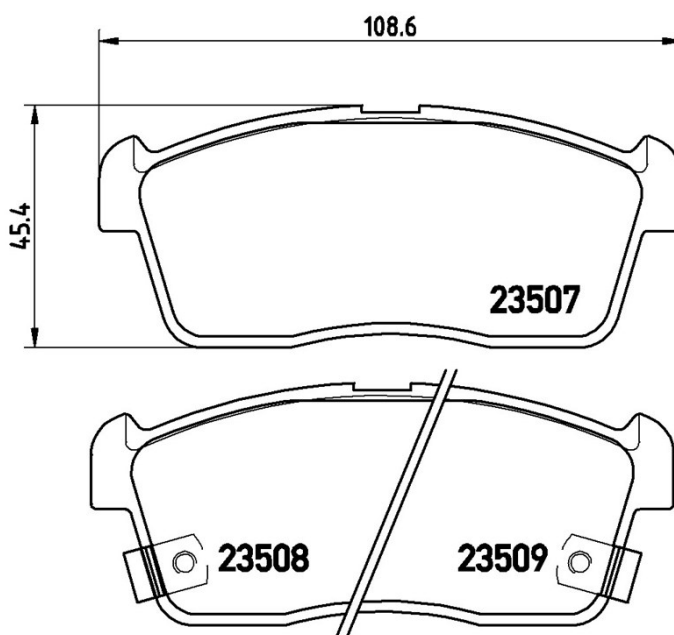

### Technical specifications

EAN code	Axle	Thickness
8020584057322	Front	15 mm
Width	Height	Braking system
109 mm	45 mm	Sumitomo
Wear indicator	WVA number	
Acoustic	23509,23507,23508	

COMPATIBLE VEHICLES