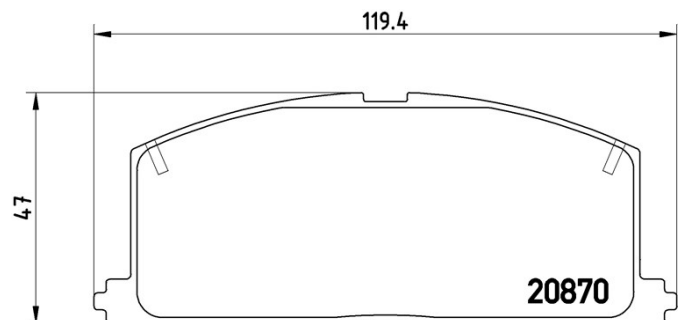

### Technical specifications

EAN code	Axle	Thickness
<b>8020584057469</b>	<b>Front</b>	<b>15 mm</b>
Width	Height	Braking system
<b>119 mm</b>	<b>47 mm</b>	<b>Akebono</b>
Wear indicator	WVA number	
<b>Prepared for wear indicator</b>	<b>20870</b>	