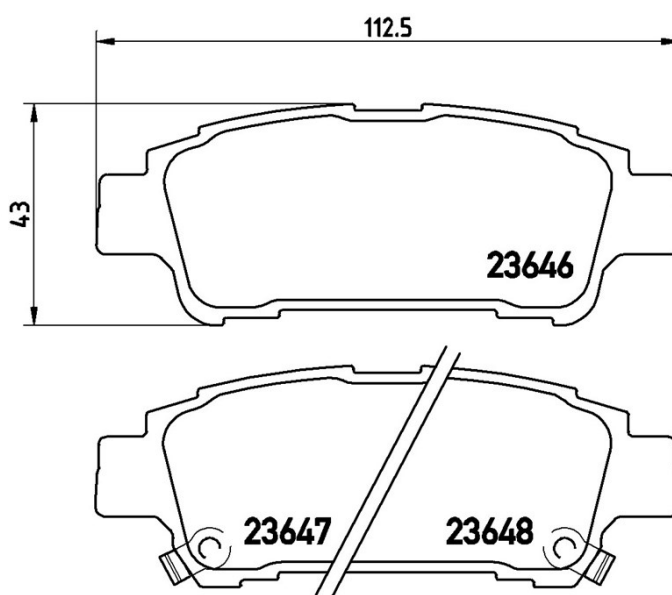

BRAKE PAD

P 83 056

The P 83 056 brake pad is synonymous with reliability

The Brembo brake pad guarantees ultimate safety when braking thanks to the use of more than 100 different compounds, designed according to the type of vehicle and use. Stopping distances reduced to a minimum, maximum driving comfort and silent operation are the most important features of Brembo materials. Brembo brake pads are supplied together with an extensive range of accessories and assembly kits for professional-standard installation.

- ✓ OE-equivalent
- ✓ Brembo quality
- ✓ ECE-R90 certificate
- ✓ Safety
- ✓ Performance
- ✓ Comfort

Technical specifications

EAN code	Axle	Thickness
8020584057919	Rear	16 mm
Width	Height	Braking system
113 mm	43 mm	Sumitomo
Wear indicator	WVA number	
Acoustic	23646,23647,23648	