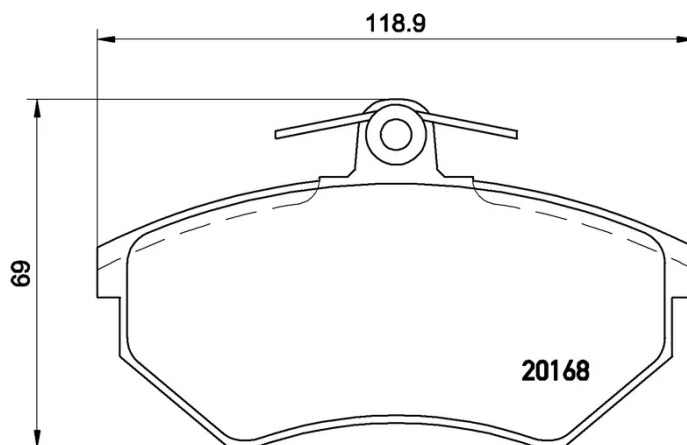

BRAKE PAD

P 85 011

The P 85 011 brake pad is synonymous with reliability

The Brembo brake pad guarantees ultimate safety when braking thanks to the use of more than 100 different compounds, designed according to the type of vehicle and use. Stopping distances reduced to a minimum, maximum driving comfort and silent operation are the most important features of Brembo materials. Brembo brake pads are supplied together with an extensive range of accessories and assembly kits for professional-standard installation.

- ✓ OE-equivalent
- ✓ Brembo quality
- ✓ ECE-R90 certificate
- ✓ Safety
- ✓ Performance
- ✓ Comfort
- ✓ With accessories

Technical specifications

EAN code	Axle	Thickness
8020584058145	Front	20 mm
Width	Height	Braking system
119 mm	69 mm	Lucas
Wear indicator	WVA number	Accessories
Without	20168	With accessories With brake caliper bolts With anti-squeal shim