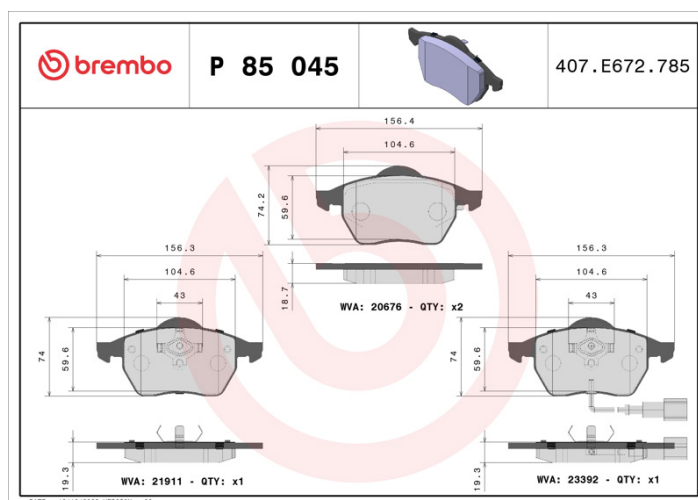

BRAKE PAD

P 85 045

The P 85 045 brake pad is synonymous with reliability

The Brembo brake pad guarantees ultimate safety when braking thanks to the use of more than 100 different compounds, designed according to the type of vehicle and use. Stopping distances reduced to a minimum, maximum driving comfort and silent operation are the most important features of Brembo materials. Brembo brake pads are supplied together with an extensive range of accessories and assembly kits for professional-standard installation.

- ✓ OE-equivalent
- ✓ Brembo quality
- ✓ ECE-R90 certificate
- ✓ Safety
- ✓ Performance
- ✓ Comfort

Technical specifications

EAN code 8020584058480	Axle Front	Thickness 21 mm
Width 157 mm	Height 74 mm	Braking system Teves
Wear indicator Electric	WVA number 20676,21911,23392	Accessories With piston clip