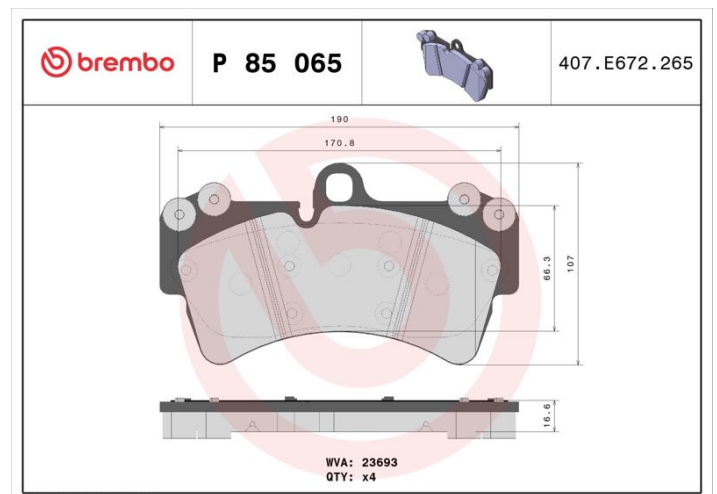

## P 85 065

The P 85 065 brake pad is synonymous with reliability

The Brembo brake pad guarantees ultimate safety when braking thanks to the use of more than 100 different compounds, designed according to the type of vehicle and use. Stopping distances reduced to a minimum, maximum driving comfort and silent operation are the most important features of Brembo materials. Brembo brake pads are supplied together with an extensive range of accessories and assembly kits for professional-standard installation.

### Technical specifications

EAN code <b>8020584058688</b>	Axle <b>Front</b>	Thickness <b>17 mm</b>
Width <b>190 mm</b>	Height <b>106 mm</b>	Braking system <b>Brembo</b>
Wear indicator <b>Prepared for wear indicator</b>	WVA number <b>23693</b>	Accessories <b>With counterweights</b>